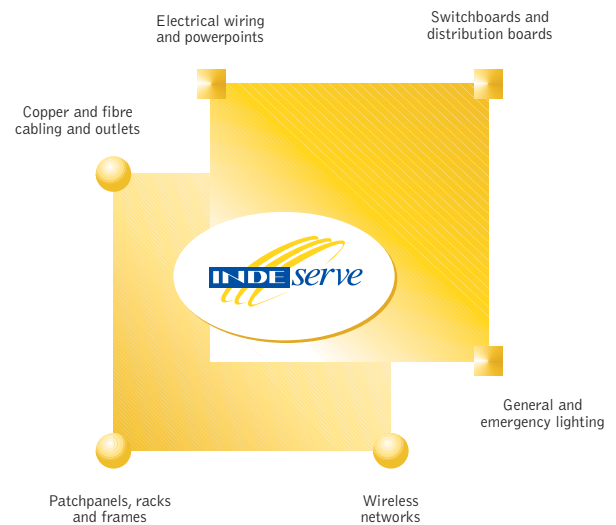

- > Higher availability
- > Increased reliability
- > Greater manageability
- > Lower capital and operating costs

Choose from our comprehensive portfolio of services!

Needs Assessment: An IndeServe consultant will visit your site to collect data and understand the technical environment and wiring practices.